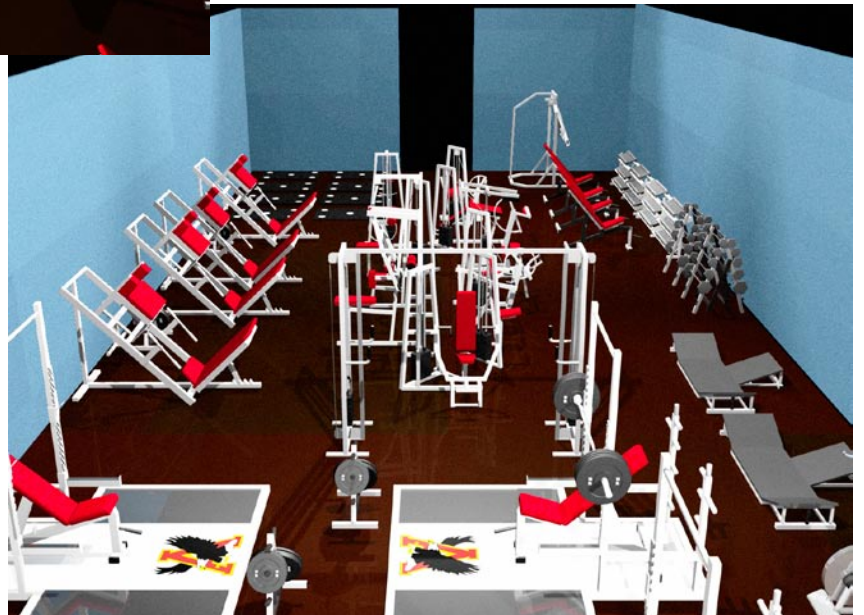

BIGGER FASTER STRONGER

DEDICATED TO HELPING ATHLETES SUCCEED SINCE 1976

Lance Neven Southeast Office 8818 Marston Way, Montgomery, AL 36117
lance@bfsmail.com • www.biggerfasterstronger.com • Office/Fax/Cell: 877-214-6060